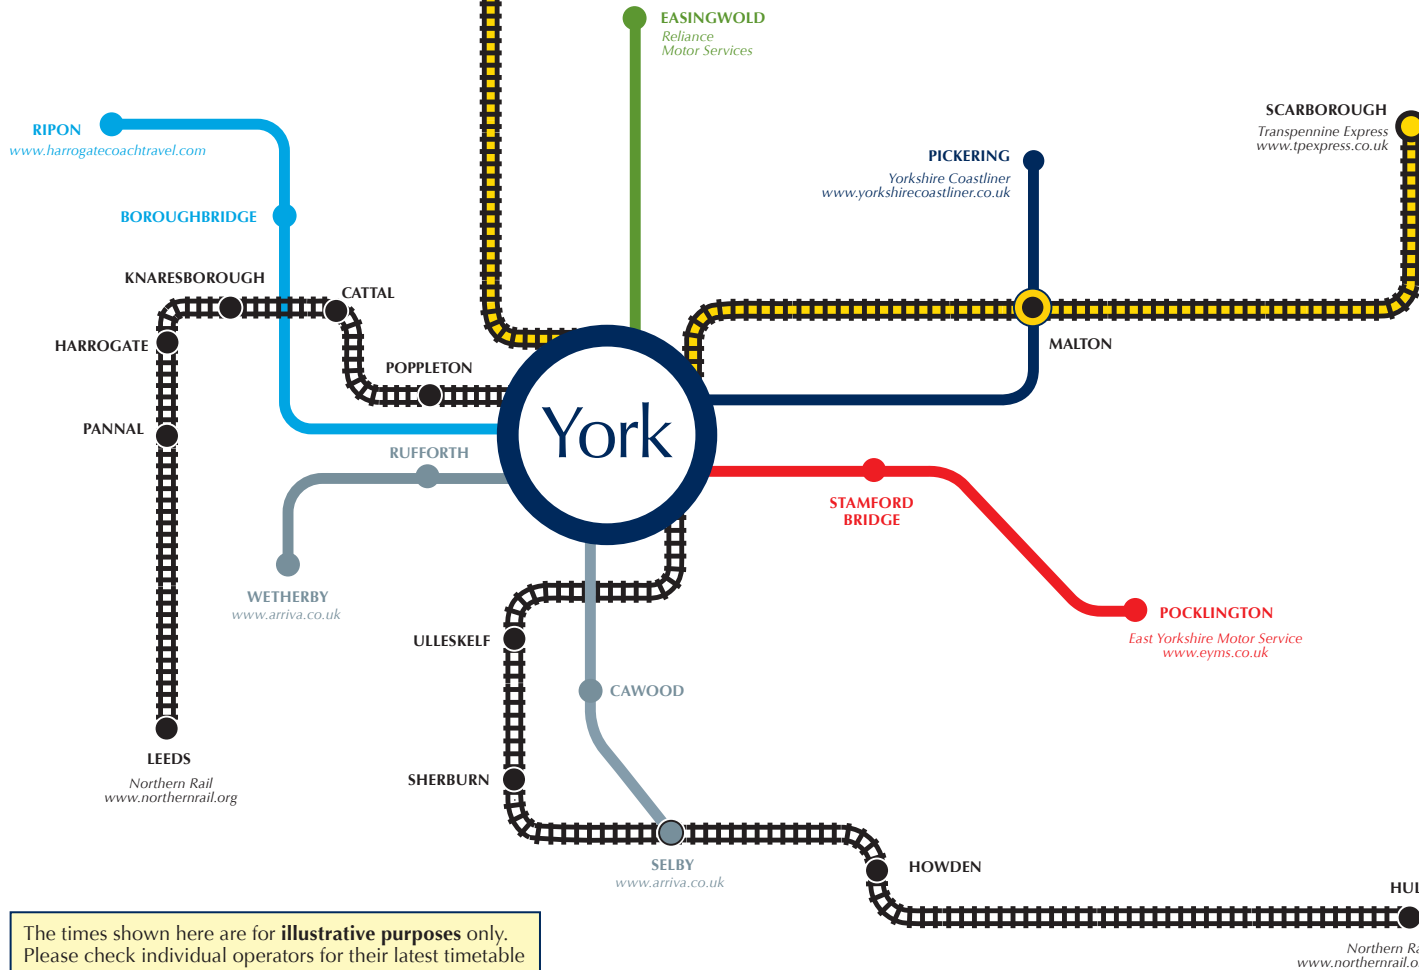

NORTHALLERTON
Transpennine Express
www.tpexpress.co.uk

PICKERING - YORK 840

- 06.47 Pickering, The Royal Oak
- 06.55 Kirby Misperton, Roundabout
- 07.03 Eden Camp
- 07.20 Malton, Bus Station, Stand 2
- 07.31 Barton Hill
- 07.42 Stockton, The Fox
- 08.06 York, Railway Station

Yorkshire Coastliner
www.yorkshirecoastliner.co.uk

POCKLINGTON - YORK 747 POCKLINGTON - YORK X46

- 07.30 Pocklington, EYMS Depot
- 07.37 Bolton
- 07.40 Fangfoss
- 07.45 Full Sutton
- 07.50 Stamford Bridge
- 08.15 York, Piccadilly
- 08.20 York Railway Station
- 07.38 Pocklington
- 07.50 Kexby Bridge
- 08.06 York, Piccadilly
- 08.20 York, Railway Stn.

LEEDS - YORK, via Garforth

- 07.41 ● 07.50 ● 07.57 LEEDS Rail Station
 - 07.53 ● 08.00 ● Garforth
 - 08.05 ● Church Fenton
 - 08.21 ● 08.21 ● 08.23 YORK
- Northern Rail*
www.northernrail.org

NORTHALLERTON - YORK

- 07.53 NORTHALLERTON Rail Station
 - 08.01 Thirsk
 - 08.19 YORK
- Transpennine Express*
www.tpexpress.co.uk

The times shown here are for **illustrative purposes** only.
Please check individual operators for their latest timetable
www.yorkshiretravel.net is a useful website for planning
your journey by public transport.